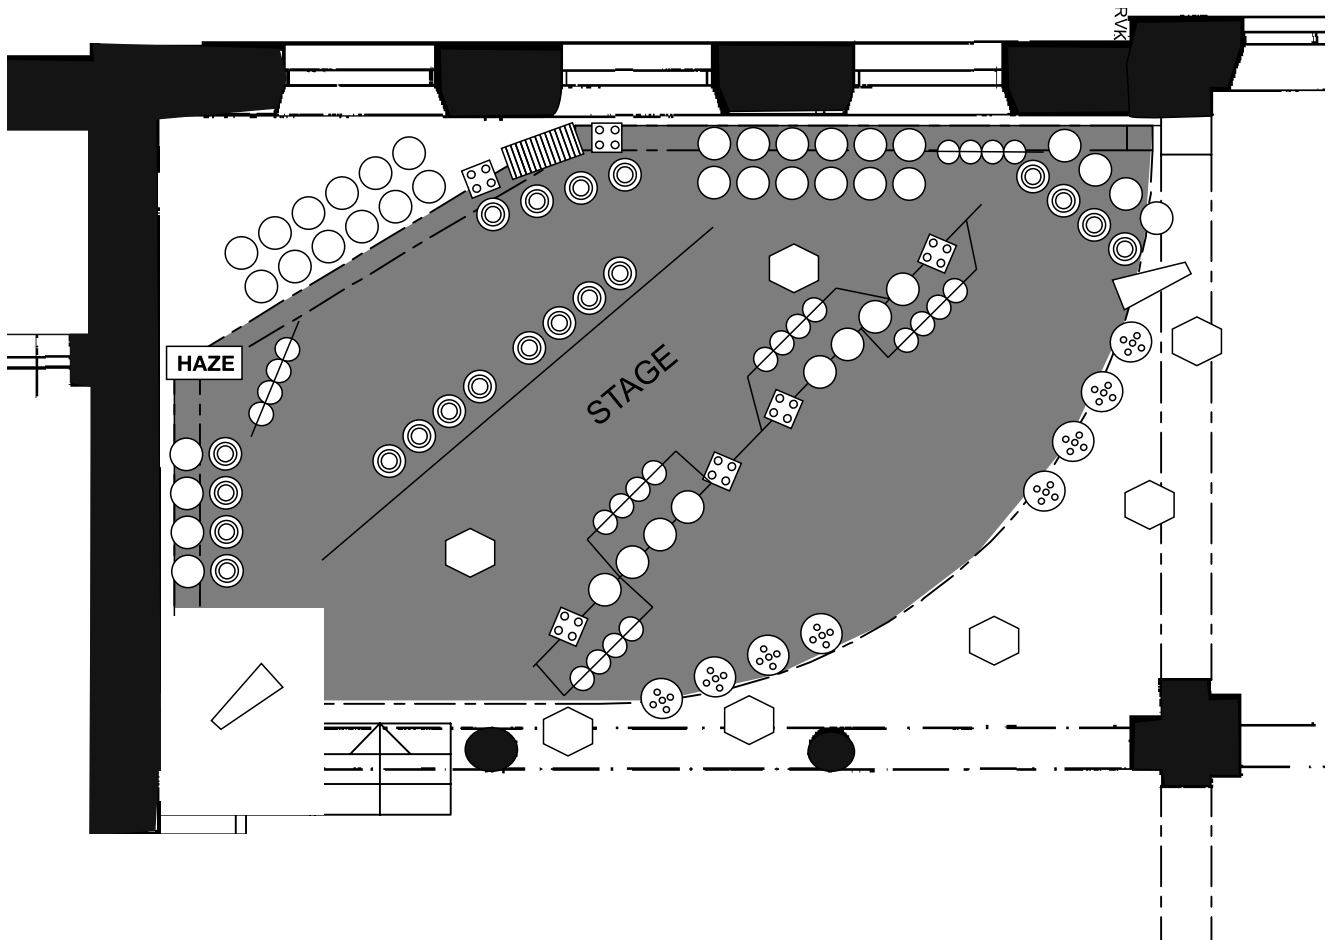

# LIGHTPLOT 2015

TULLIKAMARI  
**KLUBI**

 MARTIN ATOMIC 3000 STROBE

 WORK MULTIPAR 1 W LED, EACH ON SAME ADDRESS

 STRAND LEKO 800 W PROFILE

 FRESNEL, 1000 W

 PAR 64, CP 61, 1000 W (IN MIRRORED PAIRS)

 CHAUVET COLORADO TRI-TOUR LED, 5 CHANNEL MODE,  
EACH ON SEPARATE ADDRESS

 ACL-BAR ( PAR 36, 250 W )

 4 LAMP BLINDER, 4 X 650 W

 **HAZE** CONCEPT SMOKE VICOUNT HAZER